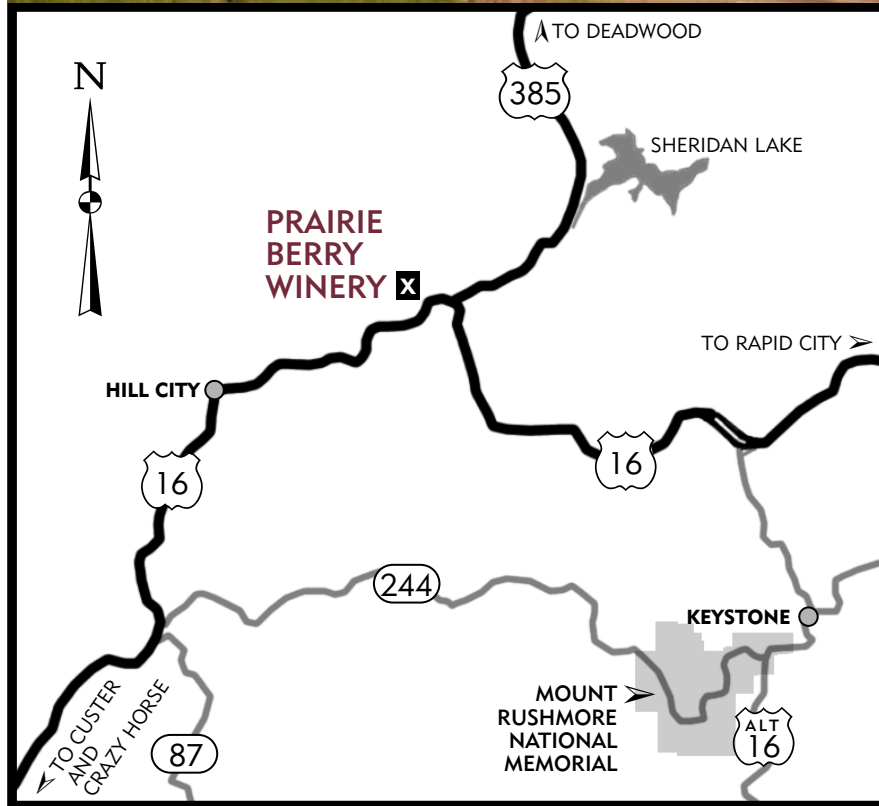

WHERE TO FIND US

Prairie Berry Winery and its tasting room are located three miles northeast of Hill City on Highway 16/385, shown as **X** above.

We look forward to your visit!

Prairie Berry, L.L.C.
605-574-3898
23837 Hwy 385, PO Box 8
Hill City, SD 57745